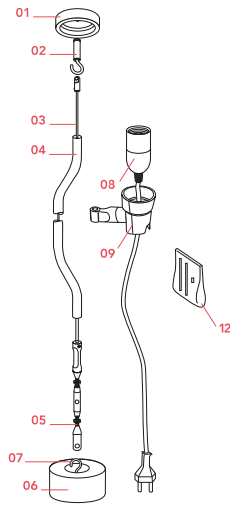

FLOS

■ F5400030 Black

Parentesi

Designed by Achille Castiglioni and Pio Manzu, 1971

Halogen - 150W

Lamp providing direct light. Lamp moves vertically via sliding of a painted or nickel-plated shaped steel tube on a ceiling-to-floor steel cable (4000 mm long). Fixture head made of injection-molded black elastomer housing a switch. Length of power cord from lamp-holder 4000 mm. Net weight 3 kg.

Physical

Colour	Black
Length (mm)	110
Cord length (mm)	4000
Canopy dimension (mm)	20
Canopy width (mm)	64
Net weight (kg)	3.2
Package height (mm)	90
Package width (mm)	150
Package length (mm)	610
Package volume (m3)	0.01
IP internal	20

NOT INCLUDED

RF35355

LED Lamp 13W E27 220-240V
2700K R125

Spare Parts

- | | | |
|-----|----------------------------------------|-----------|
| 01. | Complete black rose | RF5400130 |
| 02. | Anchor hook screw | RF06745 |
| 03. | Parentesi 4m steel cable | RF01442 |
| 03. | Parentesi 6m steel cable | RF01444 |
| 04. | Black tube | RF02600 |
| 05. | Parentesi inox turnbuckle & grub screw | RF01438 |
| 06. | Base for Parentesi & Parentesi D | RF5601600 |
| 07. | Hook + nut | RF06747 |
| 08. | Parentesi switch assembly | RF04633 |
| 09. | Parentesi rubber support | RF35511 |
| 12. | Kit wire ties and screw | RF5600200 |

DOWNLOAD

RF5400130
Complete black rose

RF06745
Anchor hook screw

RF01442
Parentesi 4m steel cable

RF01444
Parentesi 6m steel cable

RF02600
Black tube

RF01438
Parentesi inox turnbuckle & grub screw

RF5601600
Base for Parentesi & Pasentesi D